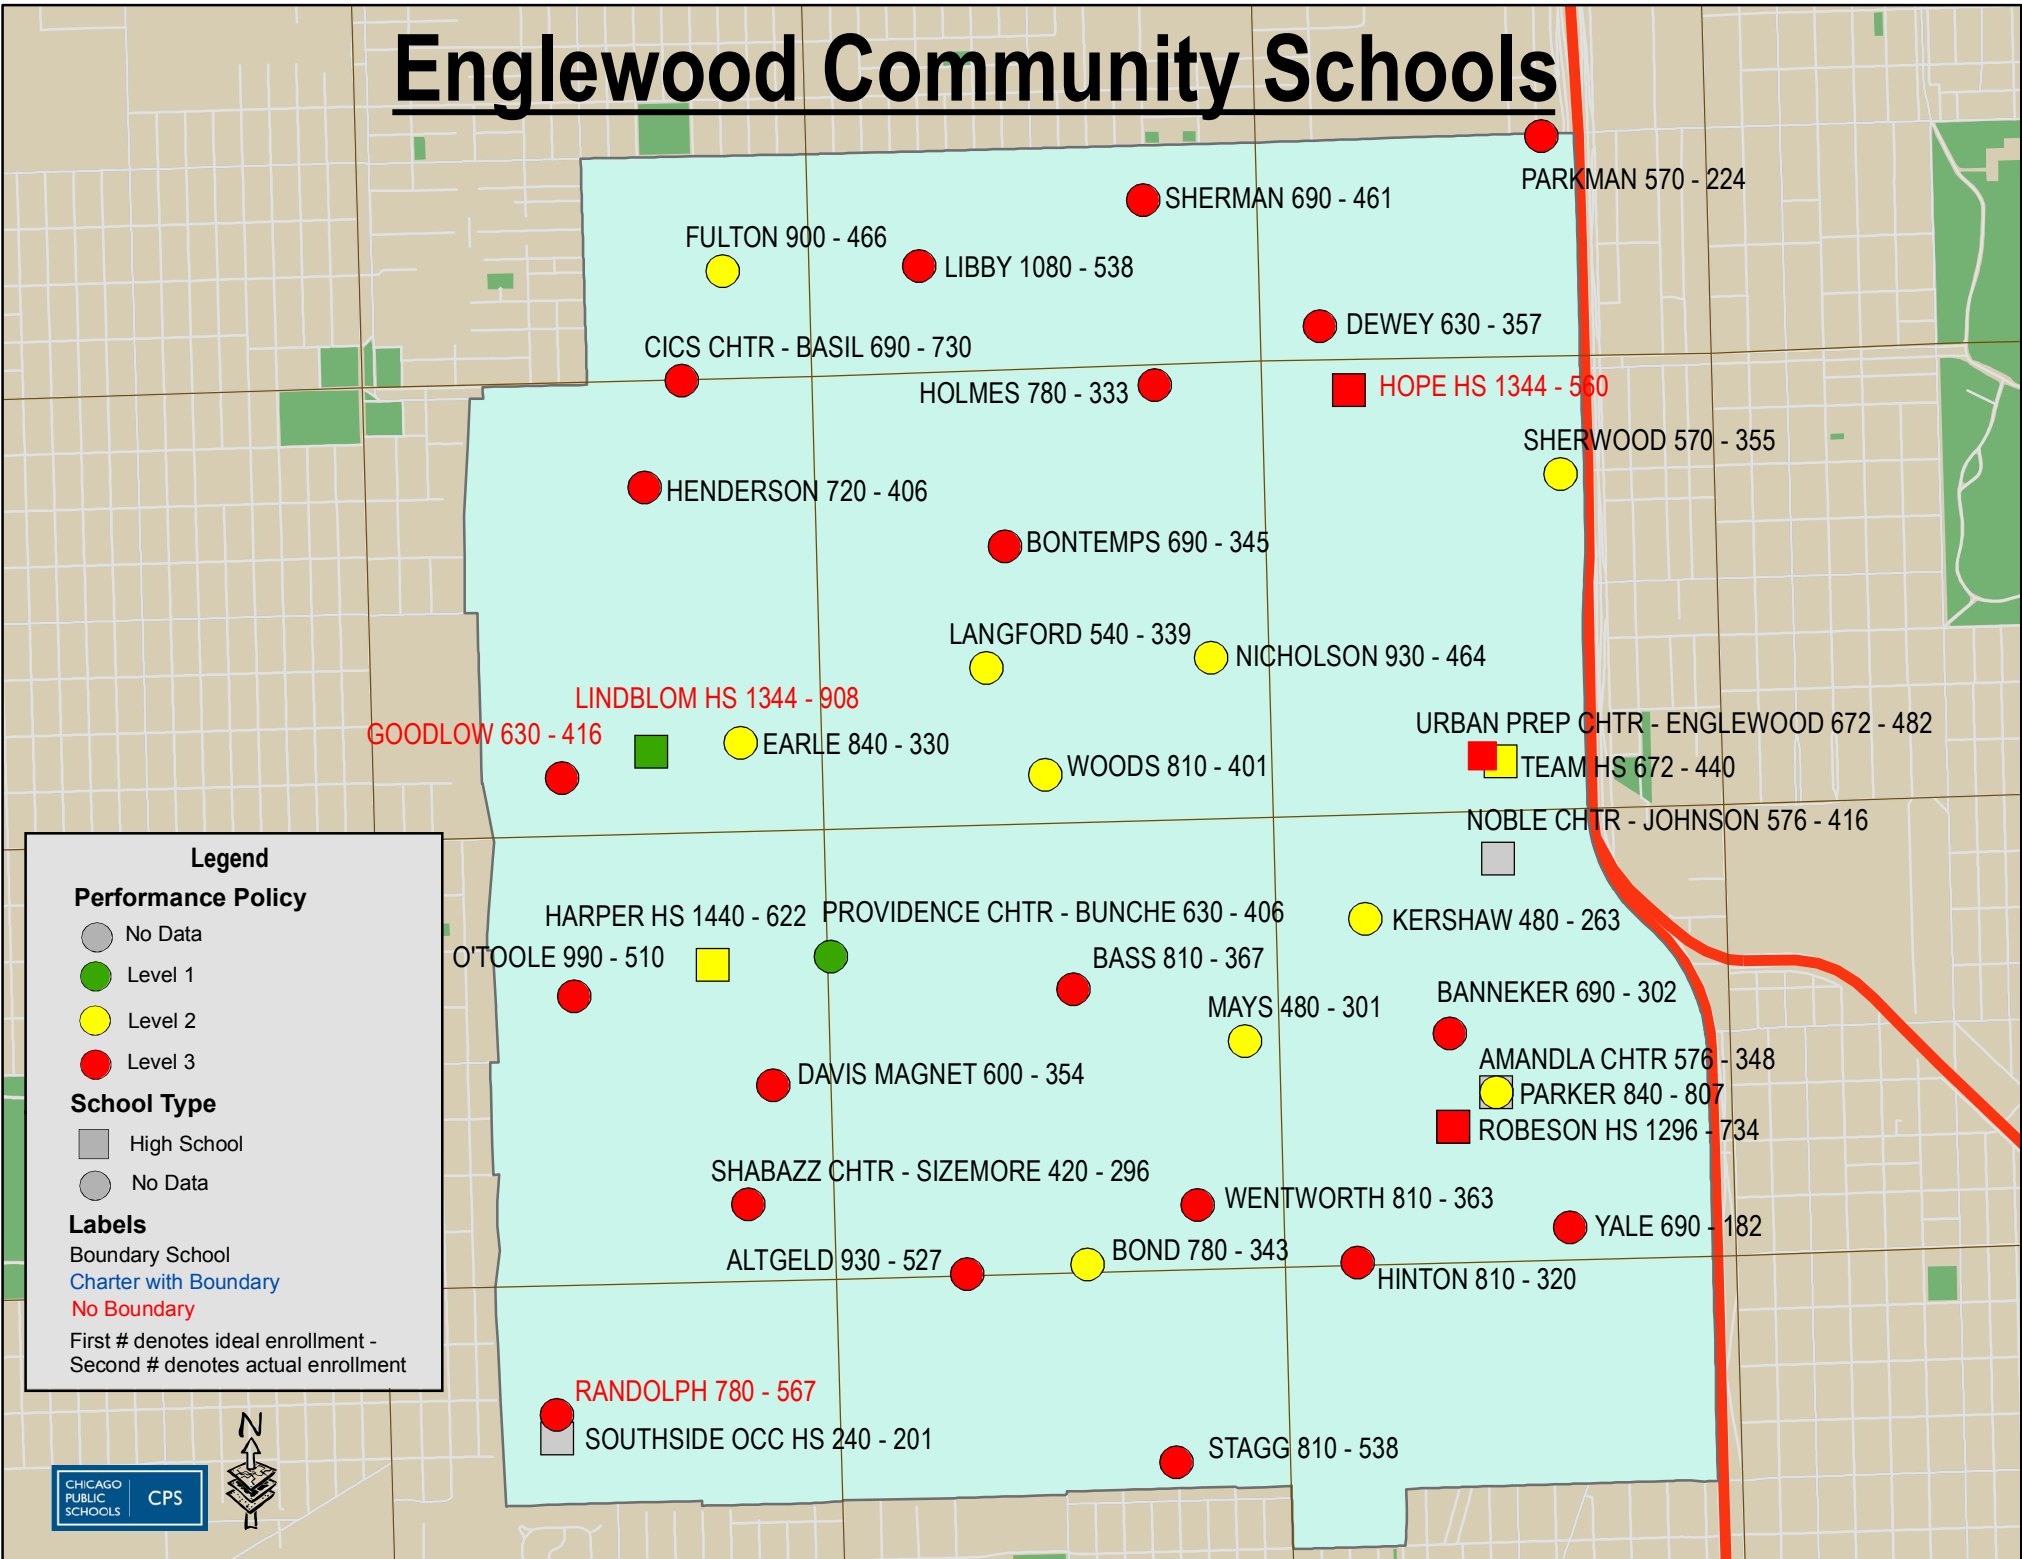

Englewood Community Schools

Legend

Performance Policy

- No Data
- Level 1
- Level 2
- Level 3

School Type

- High School
- No Data

Labels

- Boundary School
- Charter with Boundary
- No Boundary
- First # denotes ideal enrollment - Second # denotes actual enrollment